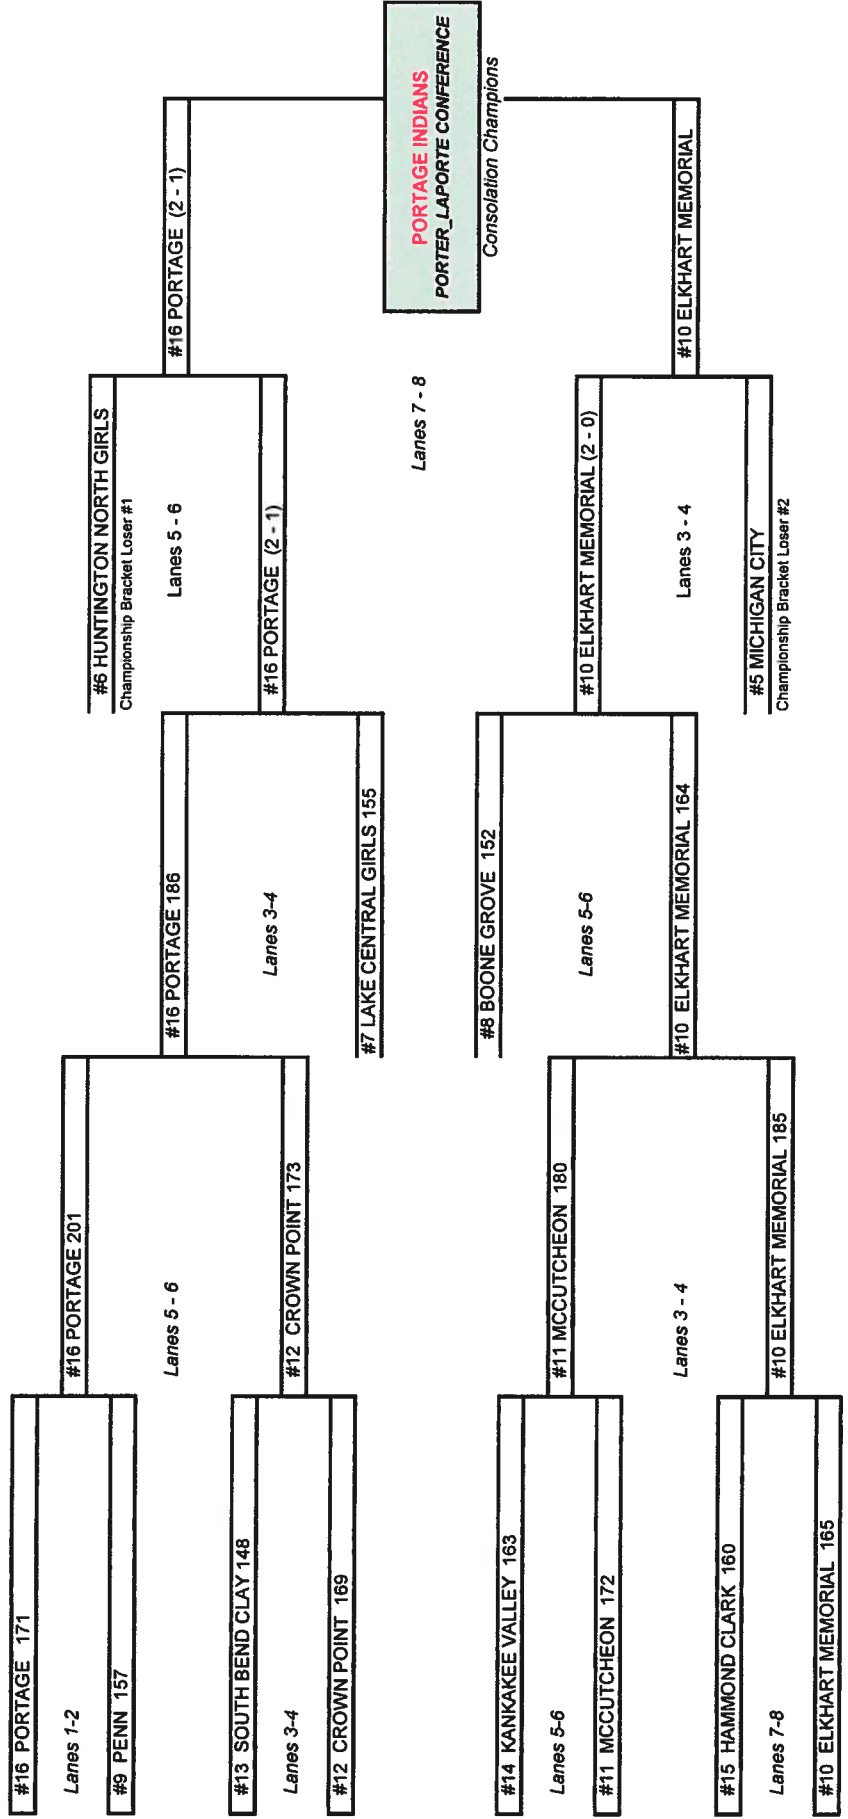

CONSOLATION BRACKET

BOONE GROVE INVITE - TEAM BAKER TOTALS

QUAL. SEED	QUAL. TOTAL	TEAM	GM1	GM2	BONUS	GM3	GM4	BONUS	GM5	GM6	BONUS	BAKER TOTAL
1	1,912	HIGHLAND	152	183	20	181	221	40	213	156	50	1,216
8	1,738	KANKAKEE VALLEY	160	146	0	144	137	0	148	156	10	901
9	1,706	HUNTINGTON NORTH GIRLS	190	184	60	165	224	20	196	170	60	1,269
16	1,612	CROWN POINT	168	182	40	168	186	60	179	145	0	1,128
2	1,910	MICHIGAN CITY	217	157	60	158	216	40	152	170	20	1,190
7	1,781	LAKE CENTRAL GIRLS	157	212	20	200	151	60	187	136	40	1,163
10	1,689	PENN	189	187	40	191	163	20	224	139	20	1,173
15	1,613	HAMMOND CLARK	152	148	0	164	146	0	207	165	40	1,022
3	1,903	MISHAWAKA	177	218	60	168	178	40	148	220	20	1,229
6	1,811	HUNTINGTON NORTH BOYS	227	166	40	212	198	60	178	196	40	1,317
11	1,651	ELKHART MEMORIAL	165	175	20	151	191	20	199	164	60	1,145
14	1,627	PORTAGE	146	176	0	135	165	0	187	121	0	930
4	1,876	LAKE CENTRAL BOYS	189	140	20	233	192	60	181	199	60	1,274
5	1,838	BOONE GROVE	154	220	40	144	196	40	134	176	0	1,104
12	1,648	MCCUTCHEON	155	183	20	149	145	0	177	242	60	1,131
13	1,645	SOUTH BEND CLAY	187	183	40	148	168	20	130	213	0	1,089

FIELD AVERAGE	174.1	178.8	169.4	179.8	177.5	173.0	175.4